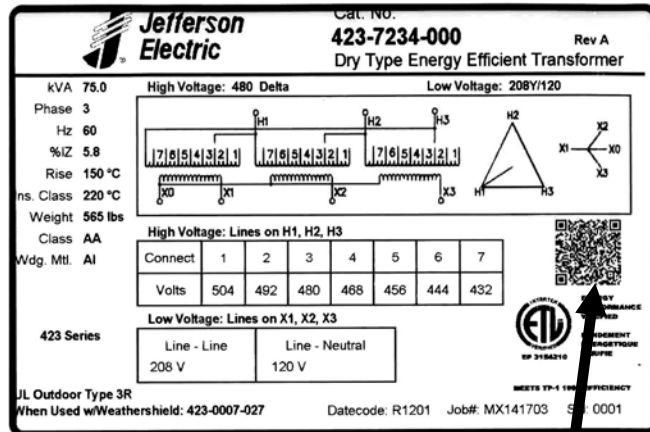

Jefferson Electric Goes Mobile With QR Code!

Jefferson Electric introduces the addition of a QR code to the Jefferson Electric nameplate. Once scanned, the QR Code takes users directly to the Jefferson Electric *mobile* website.

What is a QR Code?

Quick Response Code which represents the web address (URL) of a single HTML (web) page.

Where Does the Jefferson Electric QR Code Take You?

It directs you to Jefferson Electric's mobile website.

What do you need to scan a QR code on your phone?

- A mobile smart phone with a camera and internet access
- A barcode reader application (typically downloadable through your smart phone's application market free of charge)

*QR Code on Jefferson Electric Nameplate